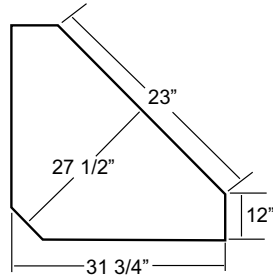

traditional

available in maple (**m**) and oak (**k**) wood.

NOTE: Corner bookcase can only be modified in height.

Traditional Corner Bookcase

SC_8A1101 *shown*
12" RETURNS
30 3/4" FROM CORNER
72" HIGH
TWO FIXED SHELVES
TWO ADJUSTABLE SHELVES