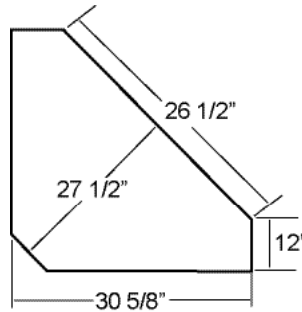

SC_8C1101 *shown*
12" RETURNS
30 3/4" FROM CORNER
72" HIGH
TWO FIXED SHELVES
TWO ADJUSTABLE SHELVES

SC_8C1102
12" RETURNS
30 3/4" FROM CORNER
84" HIGH
TWO FIXED SHELVES
THREE ADJUSTABLE SHELVES

SC_8C1103
12" RETURNS
30 3/4" FROM CORNER
30" HIGH
ONE FIXED SHELF

SC_8C1104
12" RETURNS
30 3/4" FROM CORNER
36" HIGH
TWO ADJUSTABLE SHELVES

SC_8C1105
12" RETURNS
30 3/4" FROM CORNER
48" HIGH
THREE ADJUSTABLE SHELVES

SC_8C1106
12" RETURNS
30 3/4" FROM CORNER
60" HIGH
THREE ADJUSTABLE SHELVES

SC_8C1107
12" RETURNS
30 3/4" FROM CORNER
96" HIGH
FOUR ADJUSTABLE SHELVES
TWO FIXED SHELVES

Contemporary L-shaped Corner Bookcase